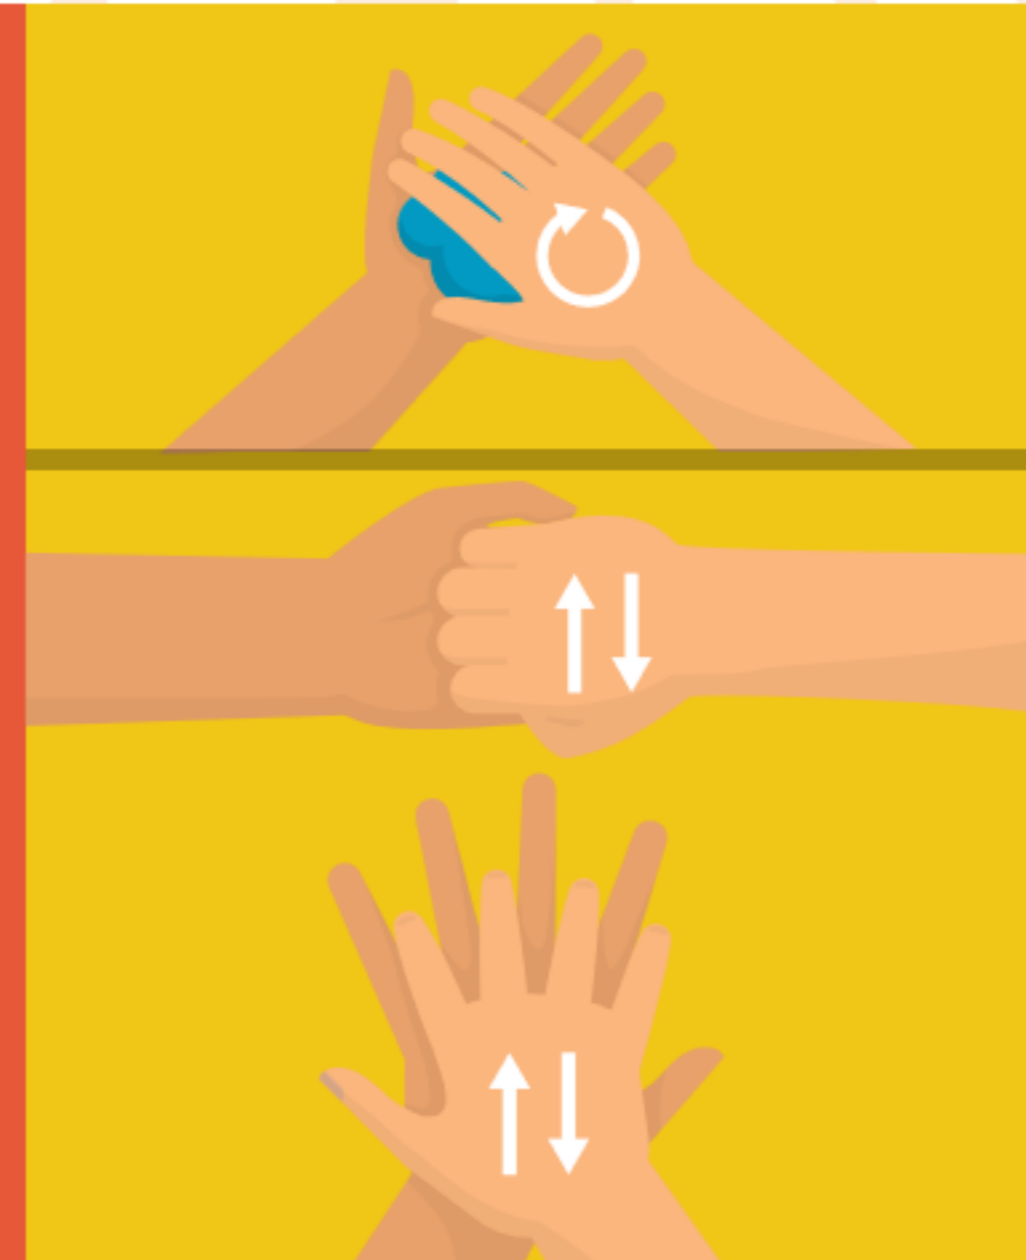

# ARE YOU SURE YOUR HANDS ARE CLEAN?

Do Your Part & Be Socially Responsible

We often miss large parts of our hands when washing

Use soap & water

Alcohol-based sanitizer

Scrub & rub

20-60 seconds

Schlumberger SAFE